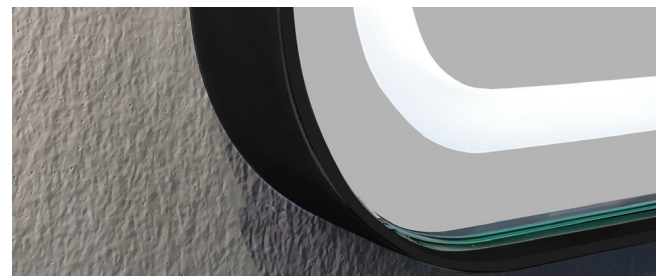

Marco metálico acabado negro / Metallic frame black finish