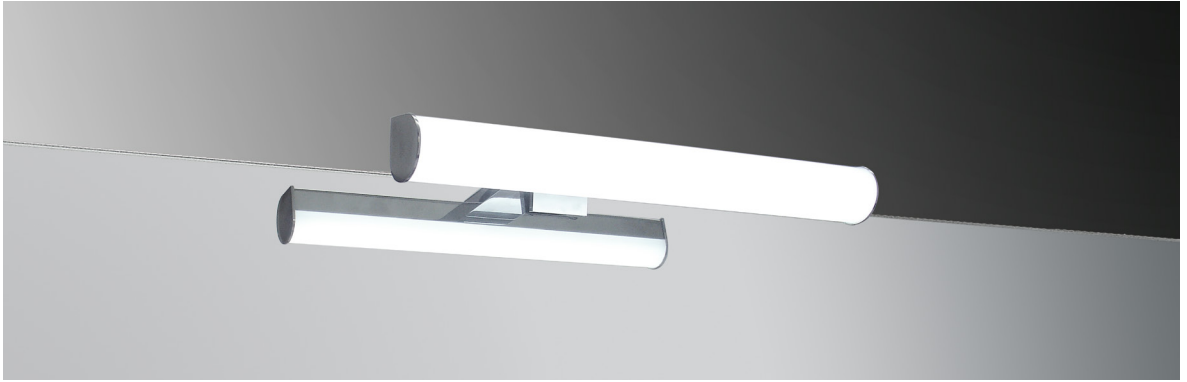

Drop 30 cm

Drop 45 cm

Drop 60 cm