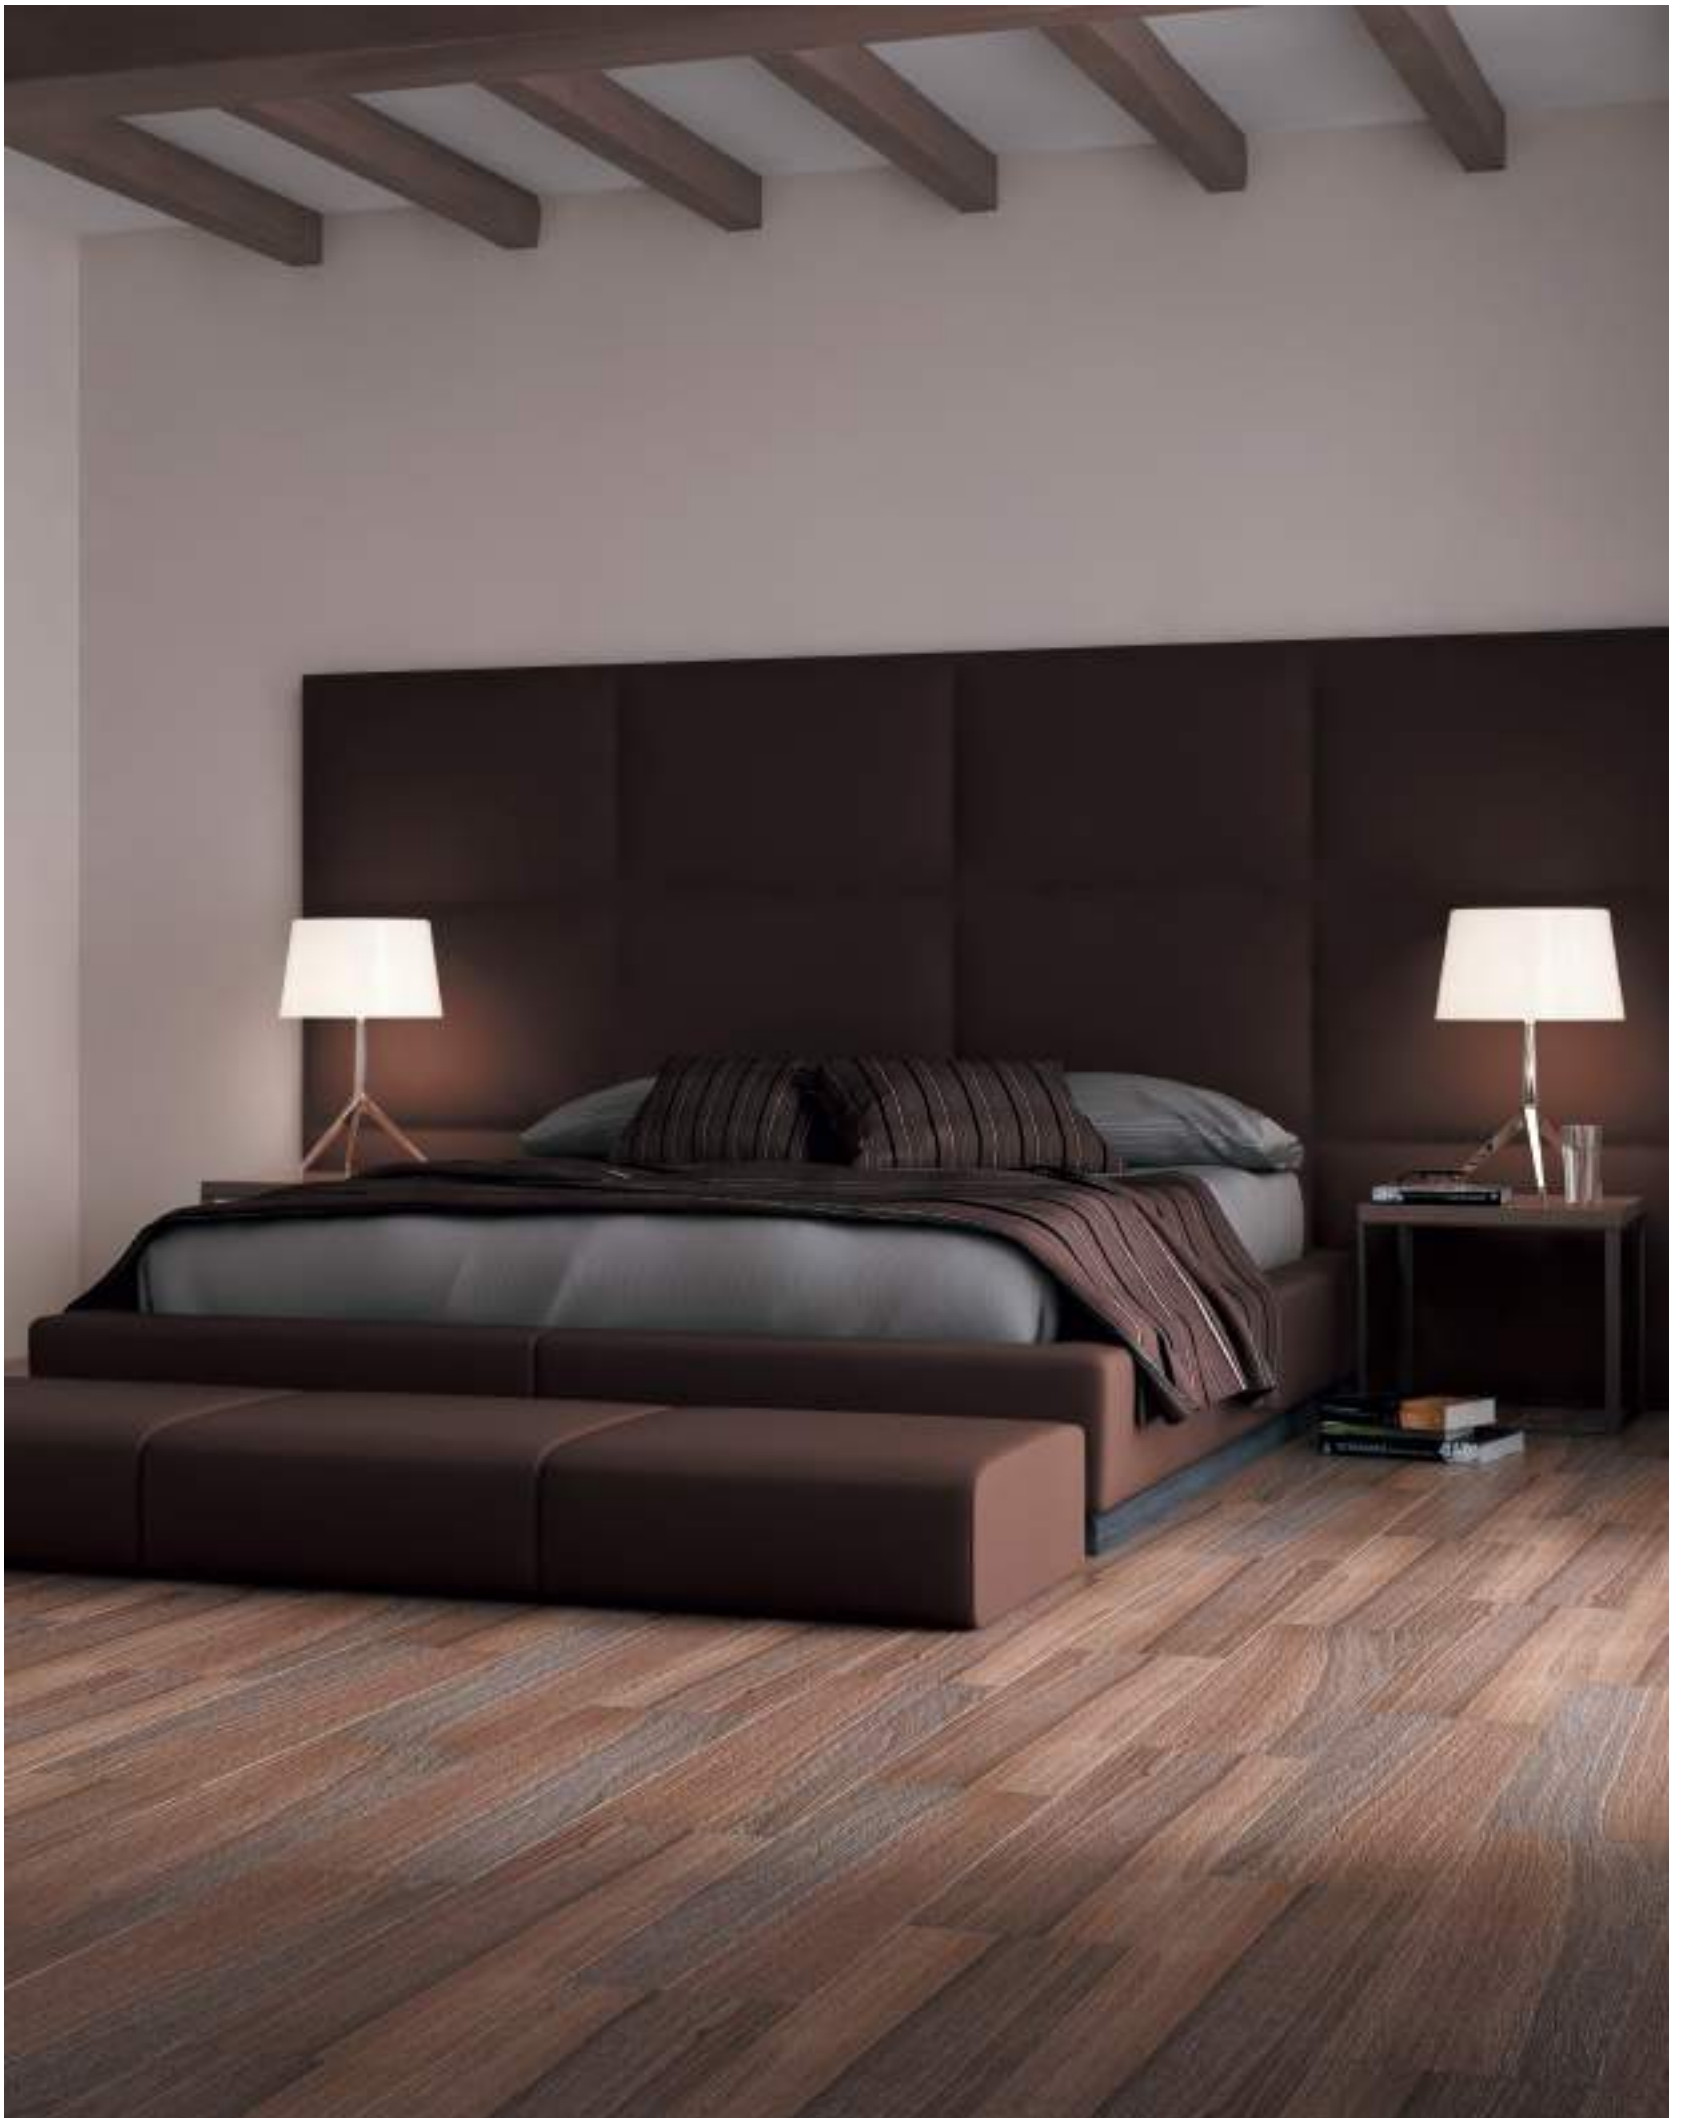

# ANGELES

PORCELAIN

WOODS

23x120cm  
9"x48"

APEX	PP1401
CREST	PP1401
CLIFF	PP1402

APEX

CREST

CLIFF