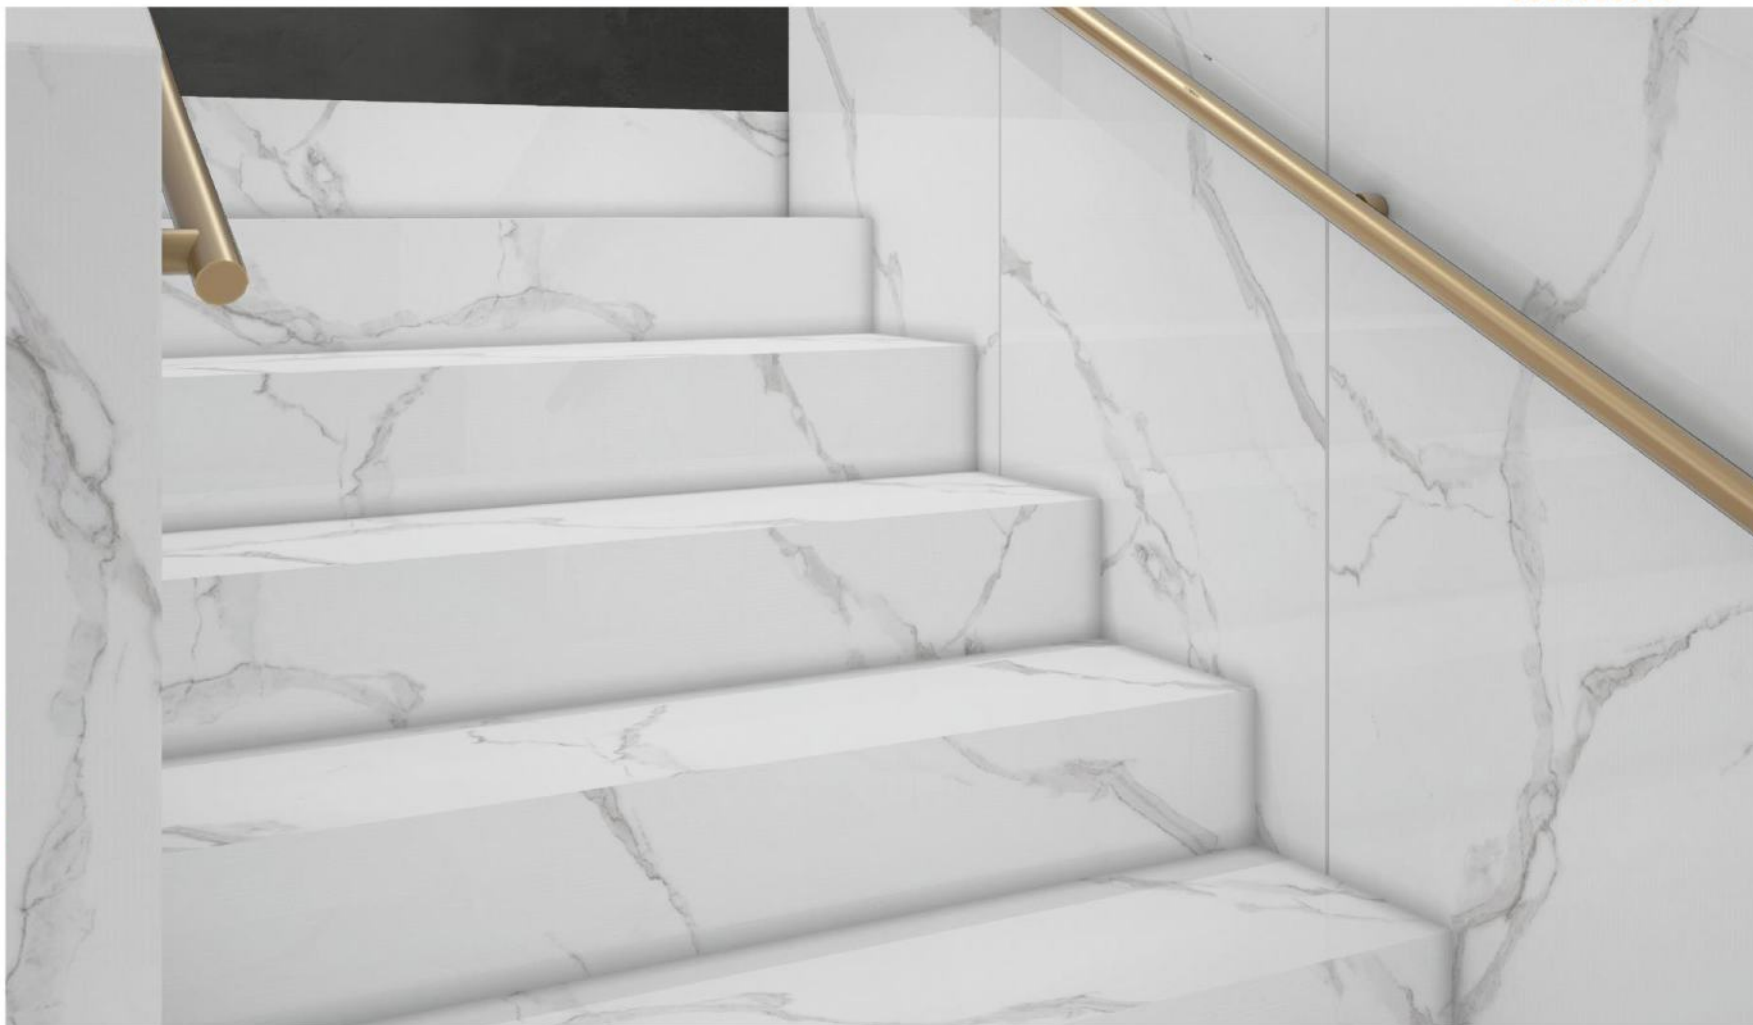

## CALACATTA CLASSICO

Thickness : 15mm

Finish : Polished

Body : White

800X2400MM

**CALACATTA VENATO**

Thickness : 15mm

Finish : Polished