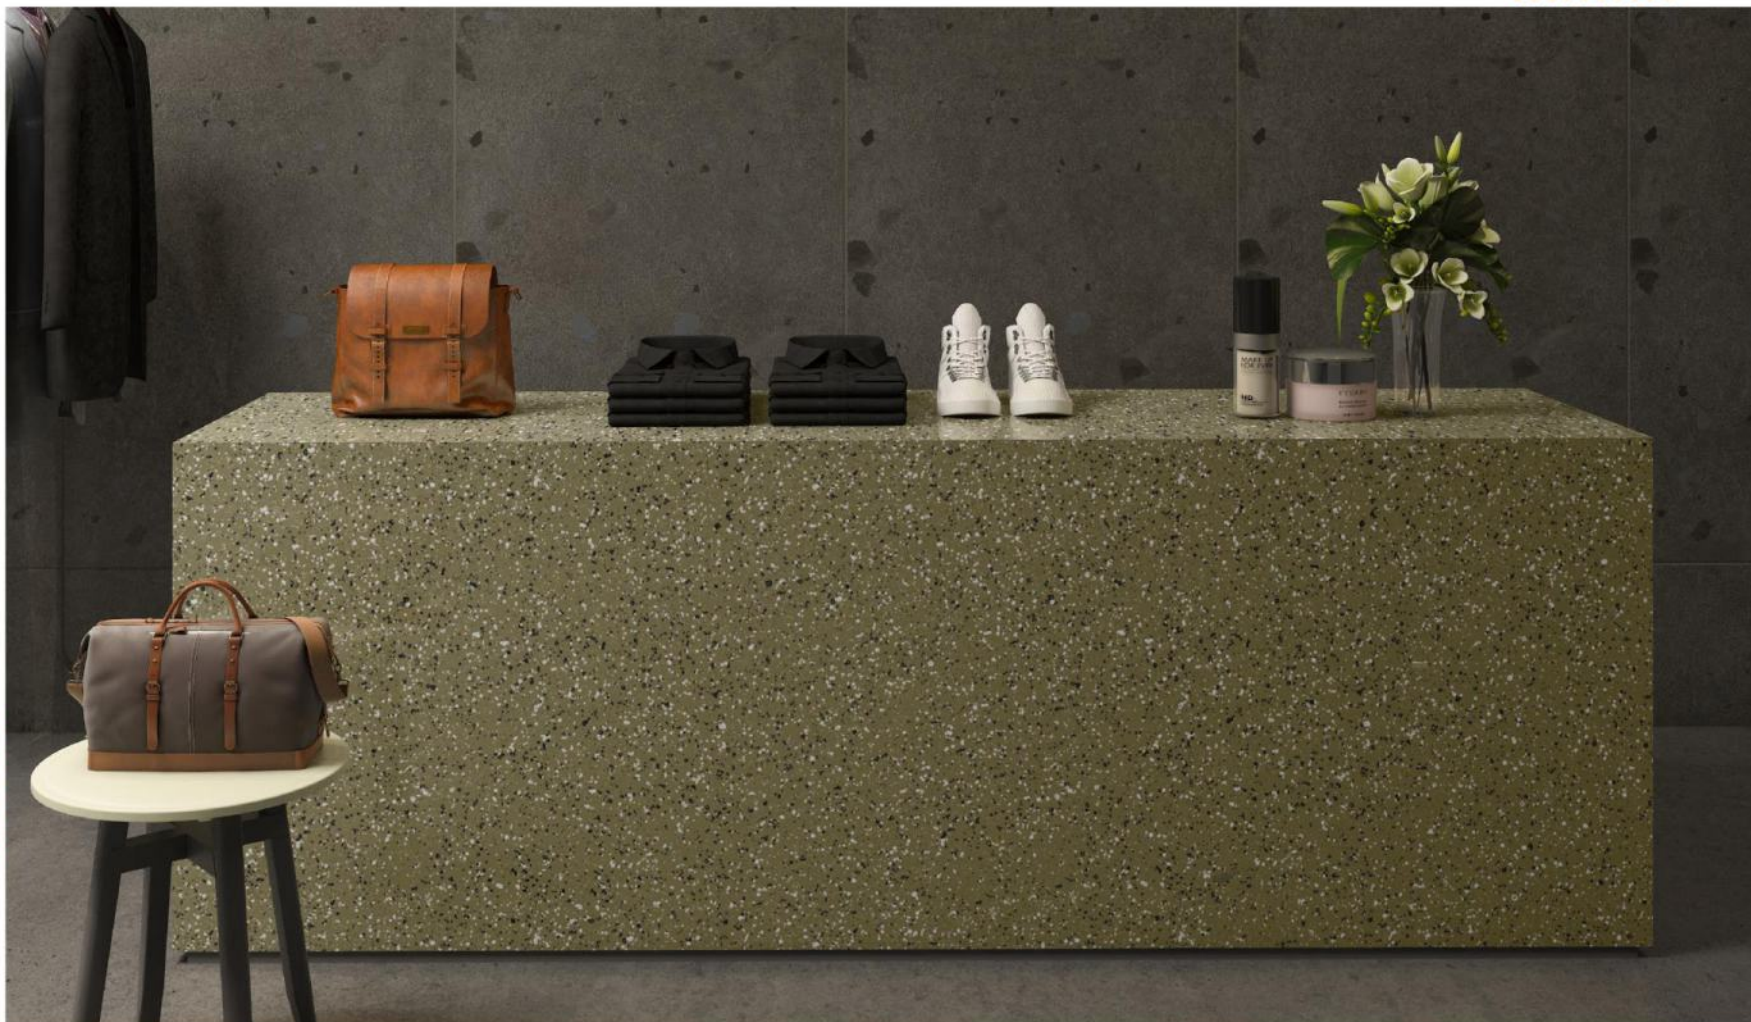

COSMIC WALNUT

Thickness : 15mm
Finish : Homogenous - Polished

800X2400MM