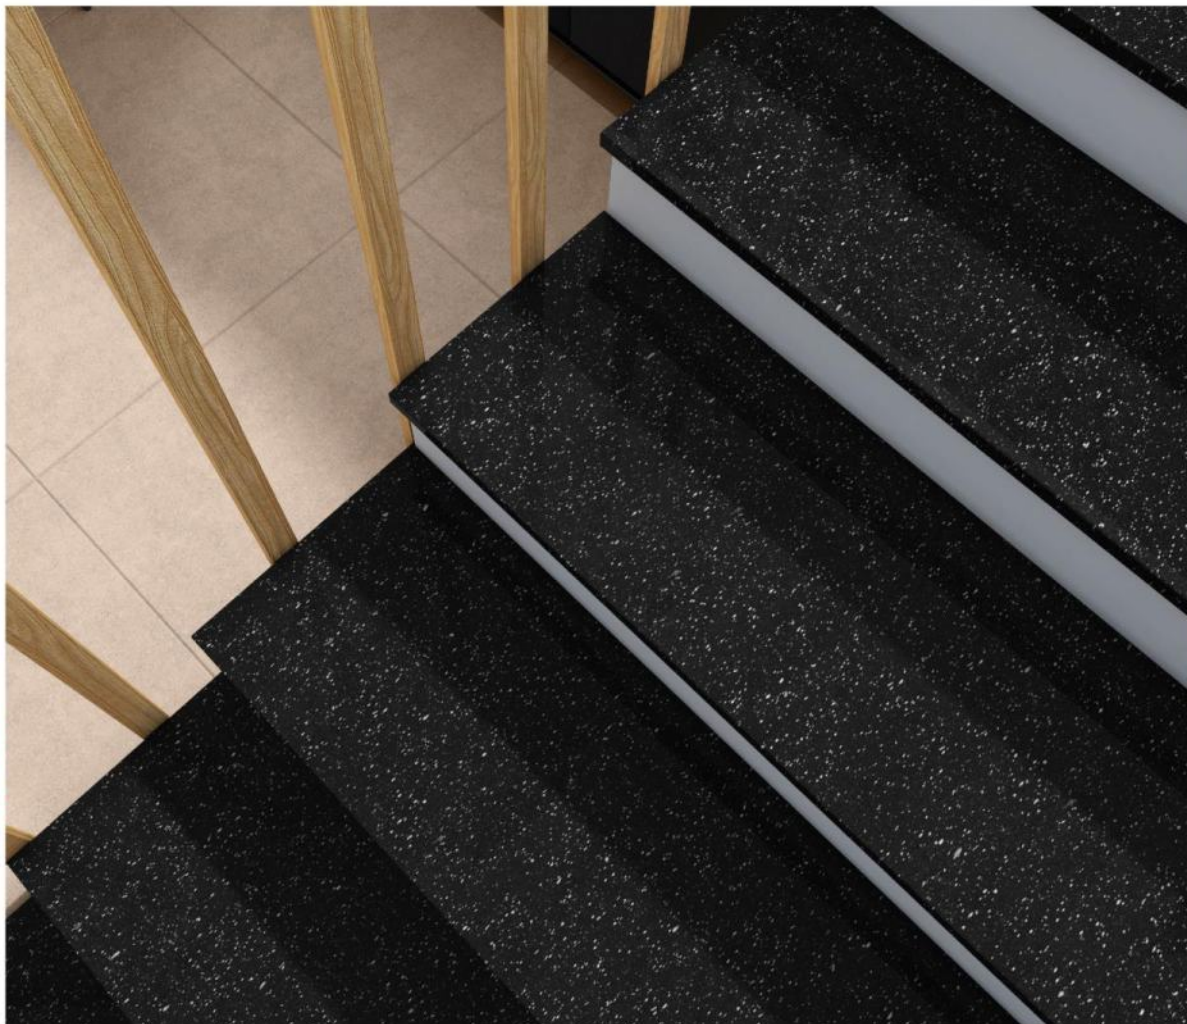

COSMIC BLACK

Thickness : 15mm
Finish : Homogenous - Polished

800X2400MM