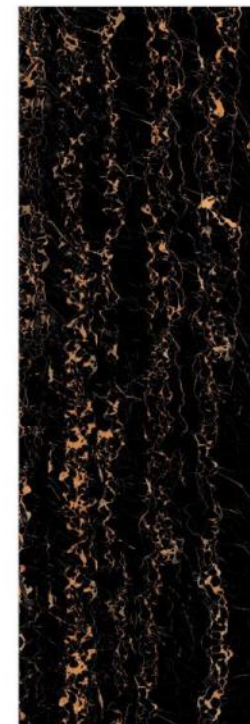

800X2400MM

**CRYSTAL WHITE MATT**

Thickness : 15mm  
Finish : Full Body - Matt

800X2400MM

**EMPERADOR GOLD**

Thickness : 15mm

Finish : Polished

Body : Black

800X2400MM

**GOLDEN PORTORO**

Thickness : 15mm

Finish : Polished

Body : Black

800X2400MM

**ICE WHITE**

Thickness : 15mm/18mm