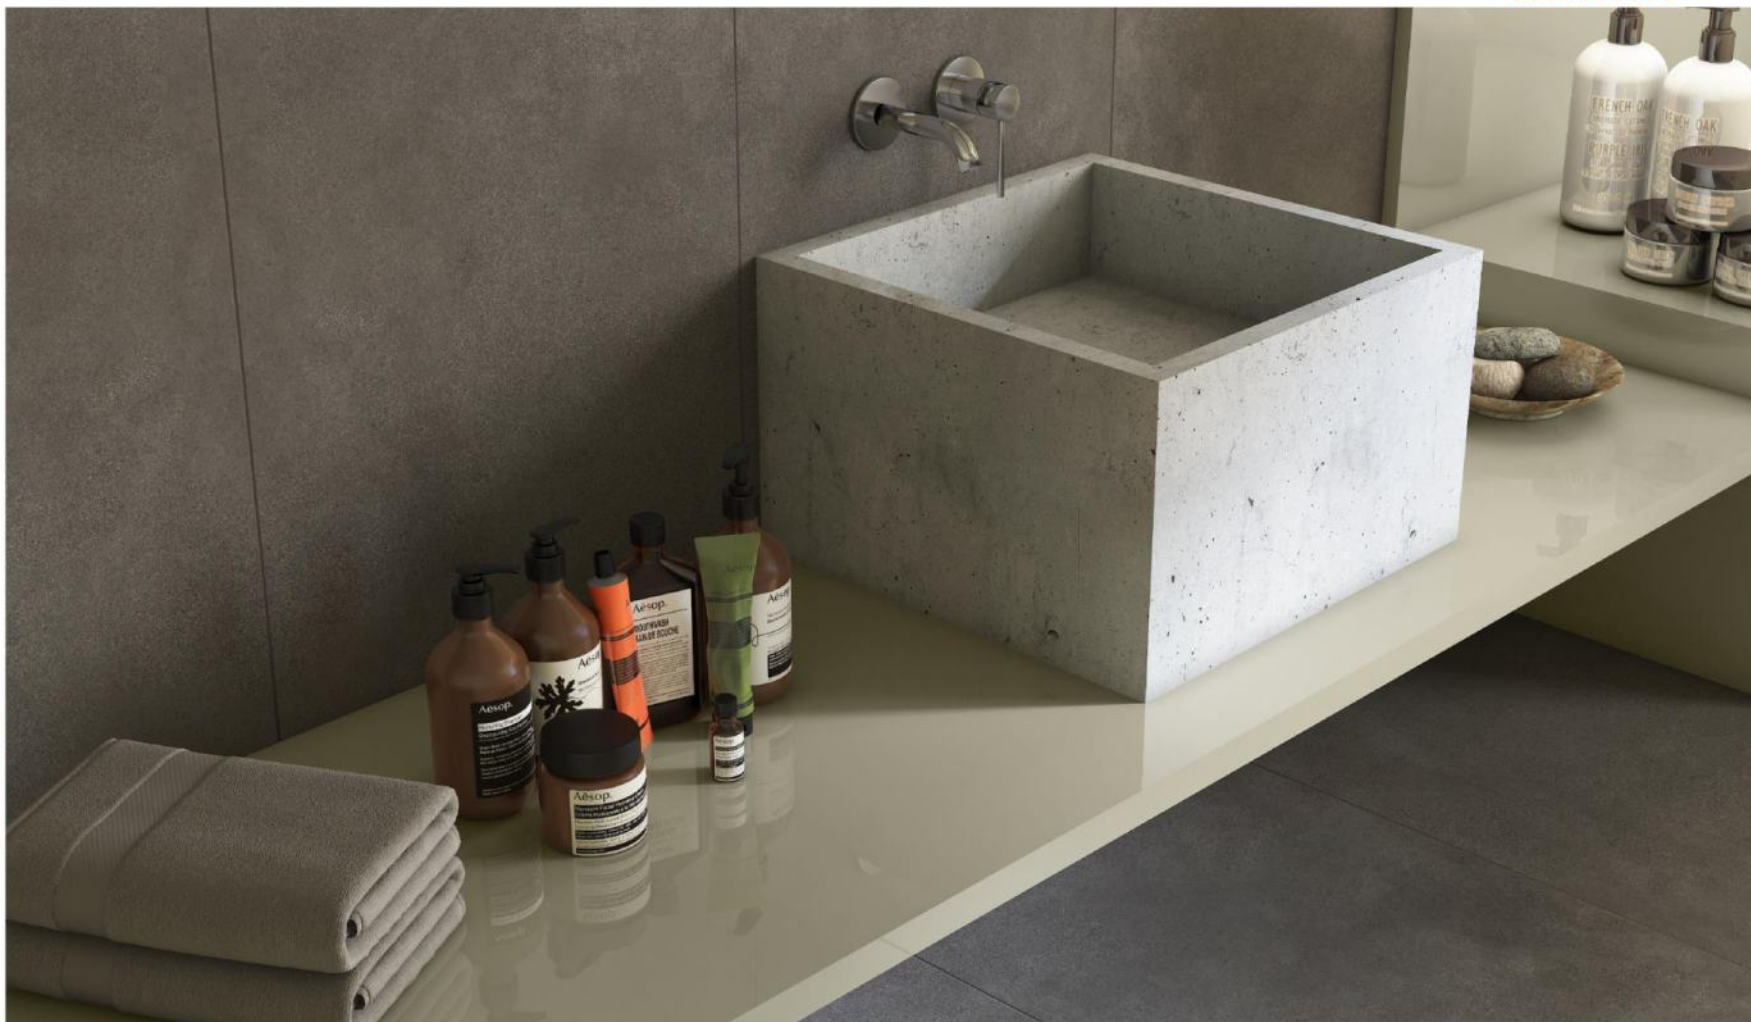

CRYSTAL NANO WALNUT

Thickness : 15mm
Finish : Full Body - Polished

800X2400MM