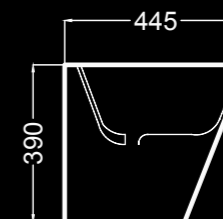

Lavabo mural
Wall-hung basin
Lavabo mural
25,3 Kg