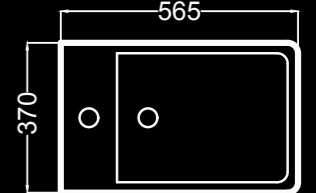

Alimentacion inferior oculta I/D.
Bottom inlet hidden R/L.
Alimentation inférieure cachée D/G.