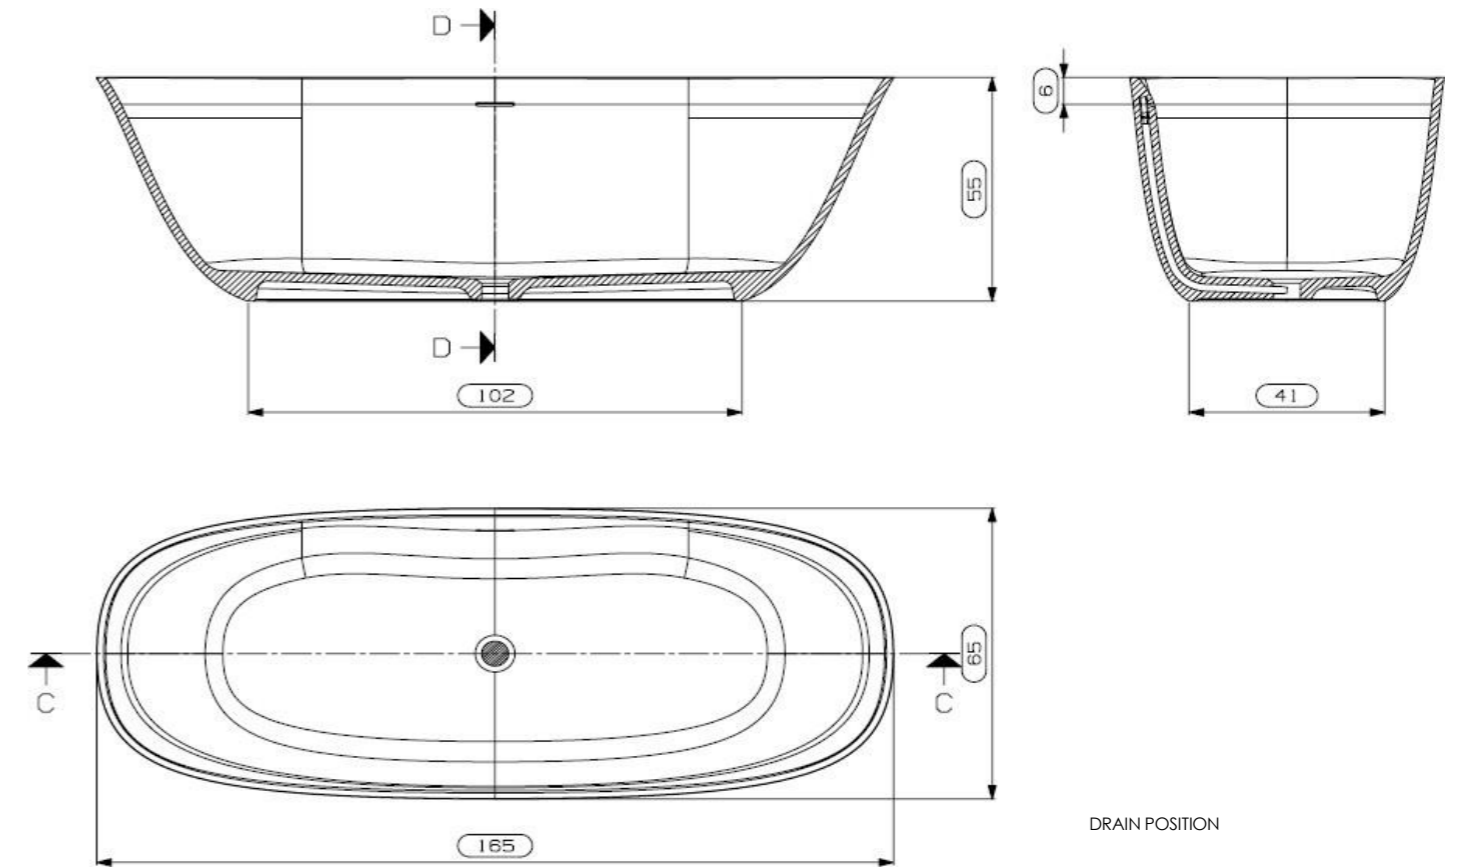

OVAL BATH TUB "JALKI"

FREE-STANDING TUB

CODE	LENGTH	DEPTH	HEIGHT	MATT FINISH	MOQ.
Solid Surface	165	65	55	€ 2,560	1

CODE	PRICE
Waste Kit "UP&DOWN" cover in solid surface	€ 96

TECHNICAL NOTES

Colour: White
Capacity: 240 Litres