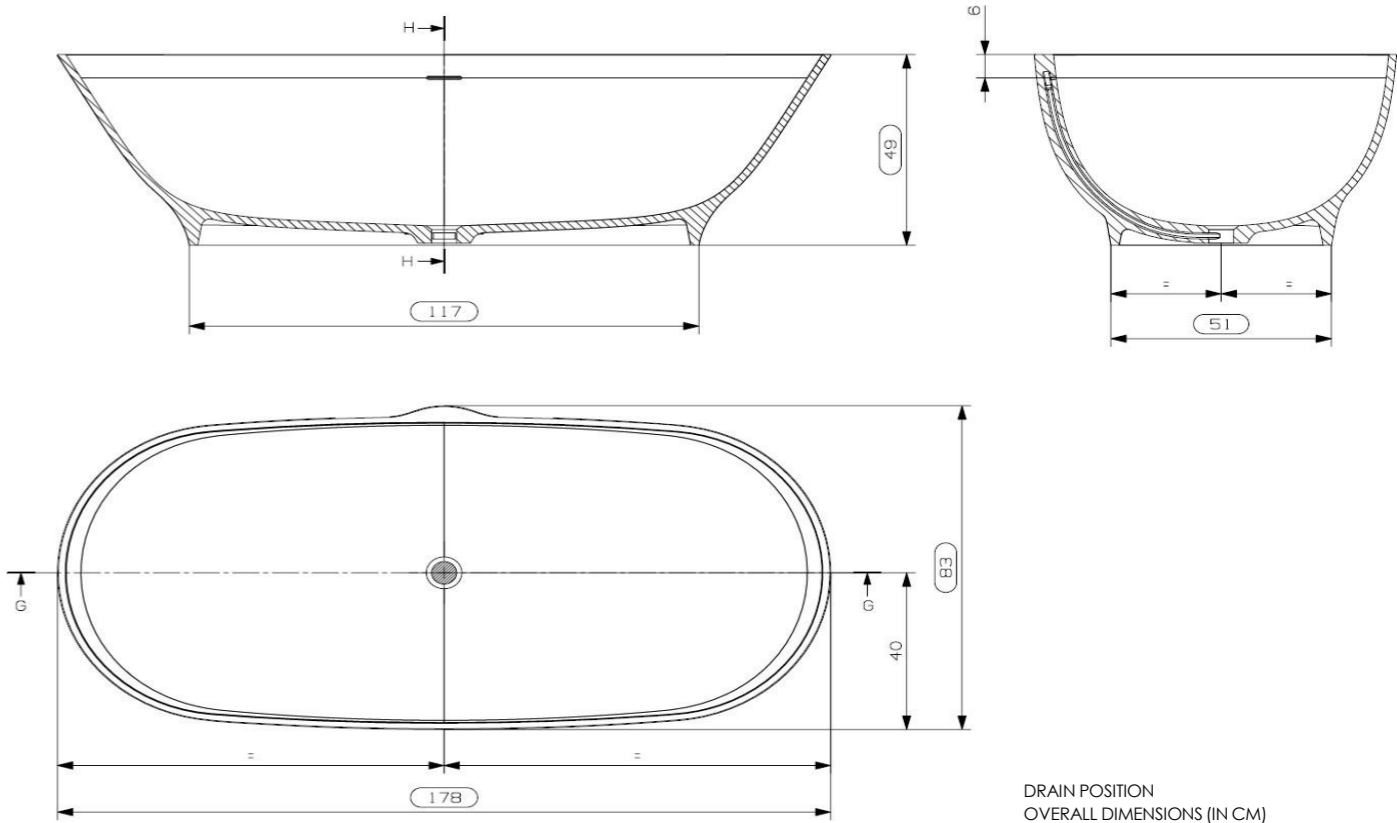

OVAL BATH TUB "SYMI"

FREE-STANDING TUB

CODE	LENGTH	DEPTH	HEIGHT	MATT FINISH	MOQ.
Solid Surface	178	83	49	€ 3.975	1

CODE	PRICE
Waste Kit "UP&DOWN" cover in solid surface	€ 96

TECHNICAL NOTES
Colour: White
Capacity: 290 Litres