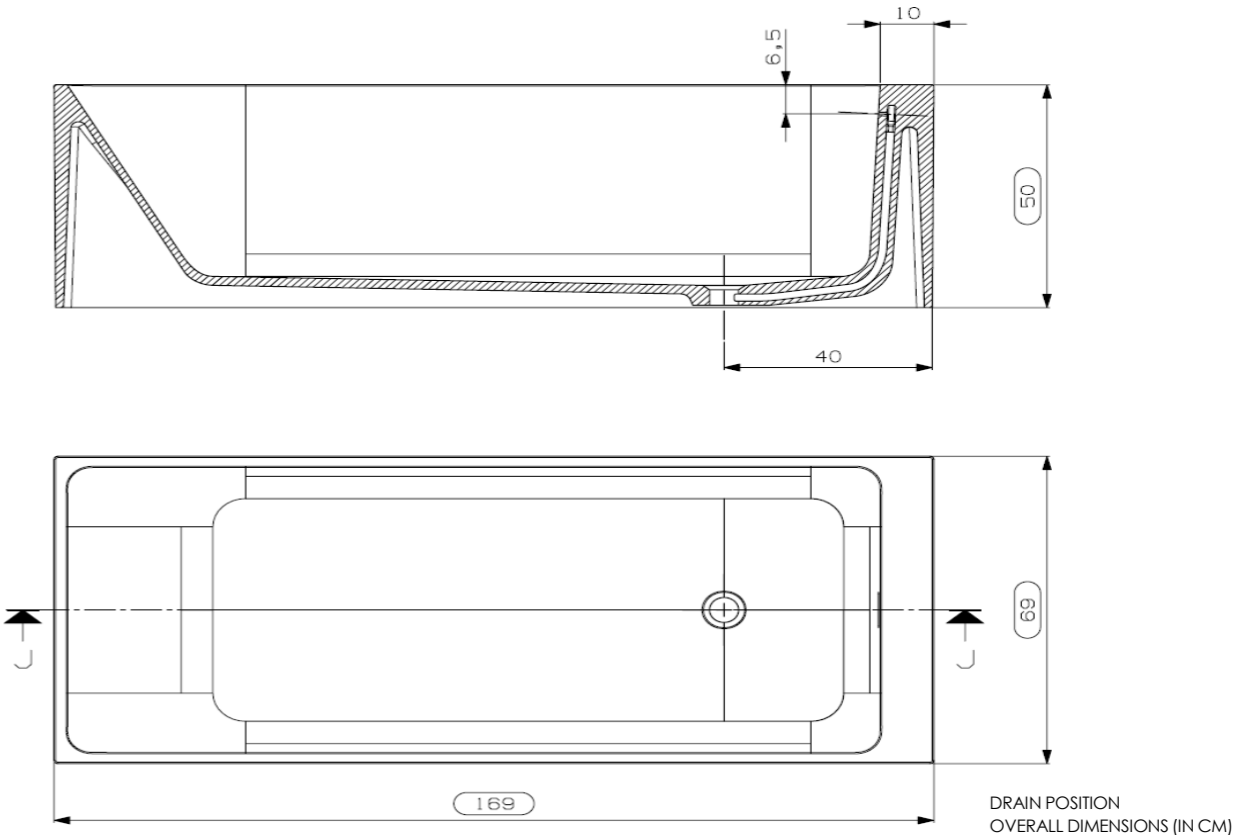

RECTANGULAR BATH TUB "BRAC"

FREE-STANDING TUB

CODE	LENGTH	DEPTH	HEIGHT	MATT FINISH	MOQ.
Solid Surface	169	69	50	€ 4.326	1

CODE	PRICE
Waste Kit "UP&DOWN" cover in solid surface	€ 96

TECHNICAL NOTES
Colour: White
Capacity: 290 Litres