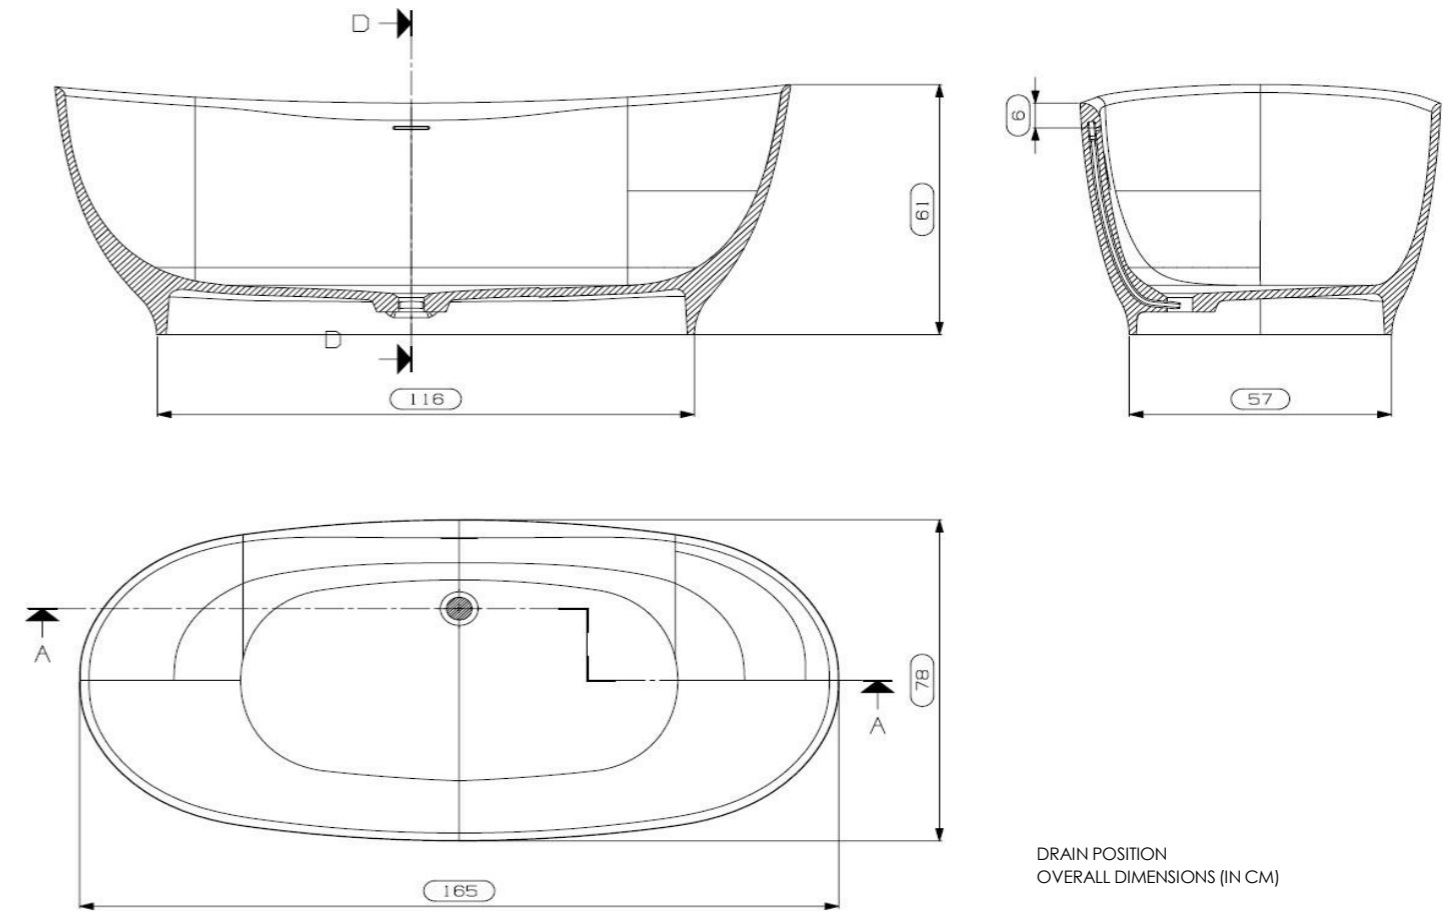

OVAL BATH TUB "KOS"

FREE-STANDING TUB

CODE	LENGTH	DEPTH	HEIGHT	MATT FINISH	MOQ.
Solid Surface	165	78	61	€ 3.400	1

CODE	PRICE
Waste Kit "UP&DOWN" cover in solid surface	€ 96

TECHNICAL NOTES

Colour: White
Capacity: 310 Litres