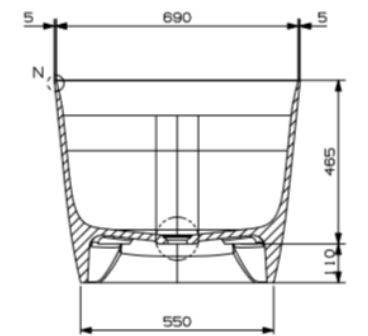

MADRID

SEVILLA

OVAL BATH TUB "CADAQUES"

FREE-STANDING TUB

DRAIN POSITION
OVERALL DIMENSIONS (IN CM)

CODE	LENGTH	DEPTH	HEIGHT	MATT FINISH	MOQ.
Solid Surface	177	80	56	€ 1.950	1

CODE	PRICE
Waste Kit "UP&DOWN" cover in solid surface	€ 96