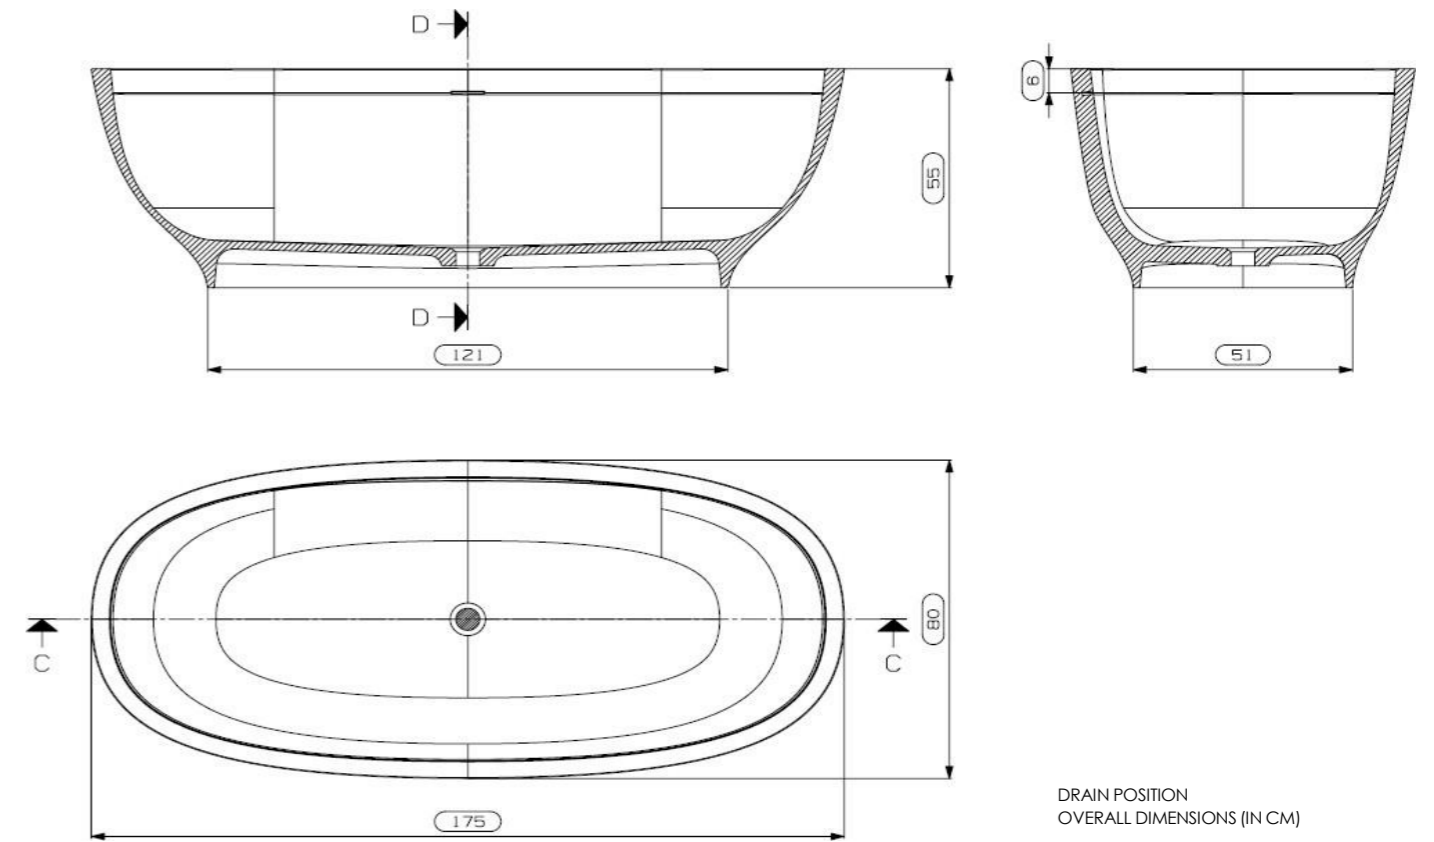

OVAL BATH TUB "KASOS"

FREE-STANDING TUB

CODE	LENGTH	DEPTH	HEIGHT	MATT FINISH	MOQ.
Solid Surface	175	80	55	€ 3,300	1

CODE	PRICE
Waste Kit "UP&DOWN" cover in solid surface	€ 96

TECHNICAL NOTES

Colour: White
Capacity: 250 Litres