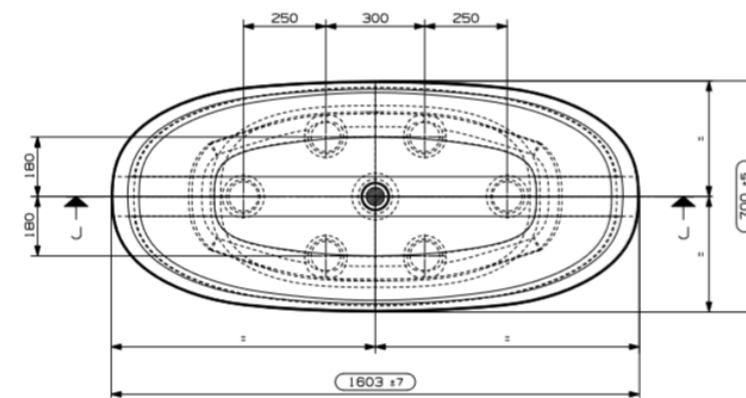

MADRID

SEVILLA

OVAL BATH TUB "CADAQUES"

FREE-STANDING TUB

DRAIN POSITION
OVERALL DIMENSIONS (IN CM)

CODE	LENGTH	DEPTH	HEIGHT	MATT FINISH	MOQ.
Solid Surface	177	80	56	€ 1.950	1

CODE	PRICE
Waste Kit "UP&DOWN" cover in solid surface	€ 96

TECHNICAL NOTES

Colour: White
Capacity: 318 Litres

OVAL BATH TUB "RODAS"

FREE-STANDING TUB

CODE	LENGTH	DEPTH	HEIGHT	MATT FINISH	MOQ.
Solid Surface	177	80	56	€ 3.000	1

CODE	PRICE
Waste Kit "UP&DOWN" cover in solid surface	€ 96

TECHNICAL NOTES

Colour: White
Capacity: 318 Litres

OVAL BATH TUB "DENIA"

FREE-STANDING TUB

CODE	LENGTH	DEPTH	HEIGHT	MATT FINISH	MOQ.
Solid Surface	177	80	56	€ 2.700	1

CODE	PRICE
Waste Kit "UP&DOWN" cover in solid surface	€ 96