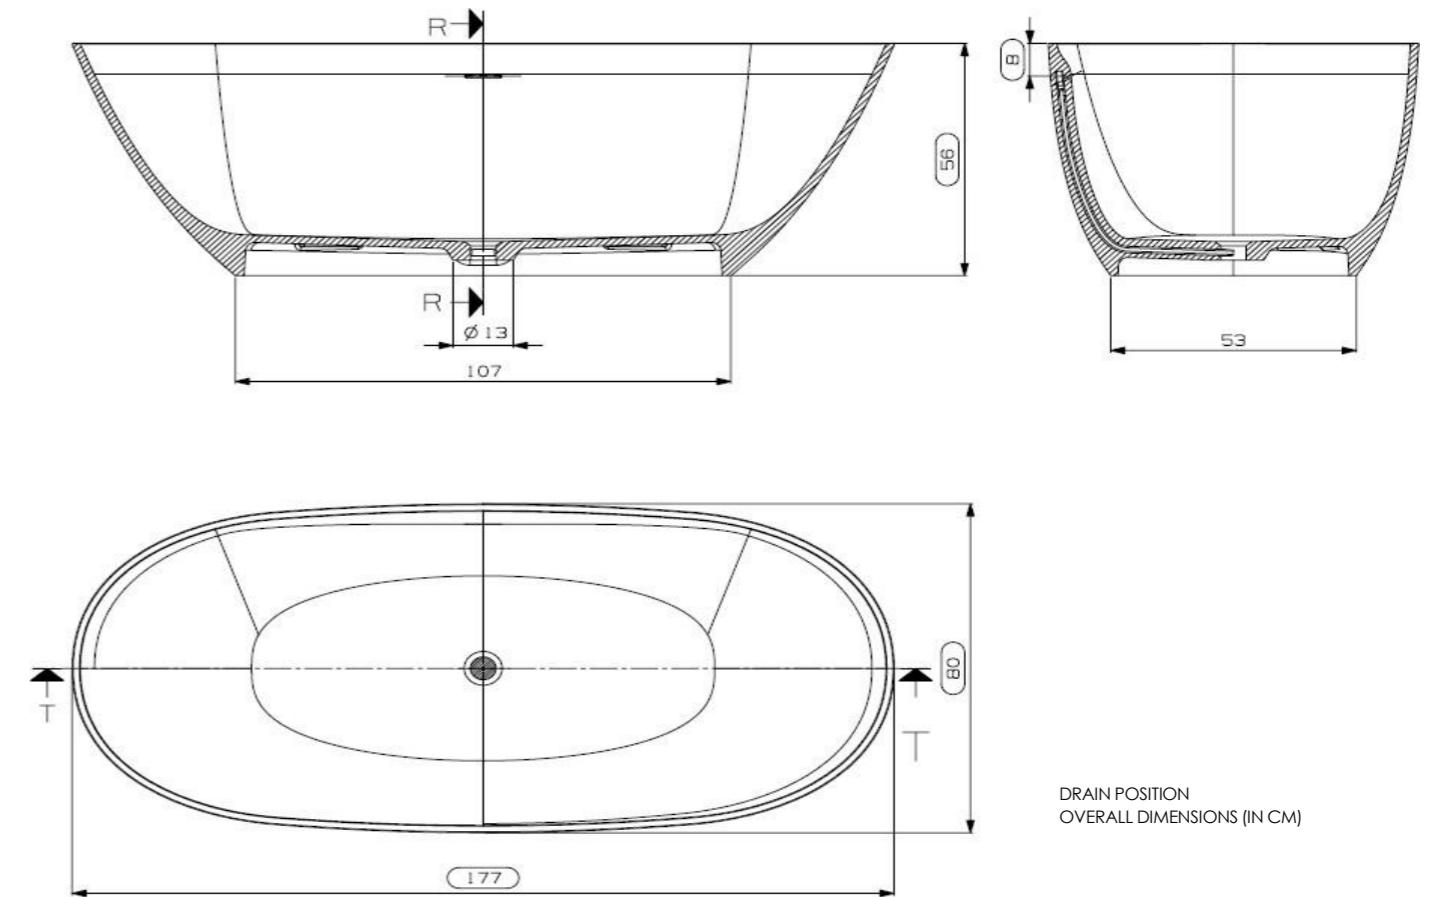

MADRID

SEVILLA

OVAL BATH TUB "CADAQUES"

FREE-STANDING TUB

DRAIN POSITION
OVERALL DIMENSIONS (IN CM)

CODE	LENGTH	DEPTH	HEIGHT	MATT FINISH	MOQ.
Solid Surface	177	80	56	€ 1.950	1

CODE	PRICE
Waste Kit "UP&DOWN" cover in solid surface	€ 96

TECHNICAL NOTES

Colour: White
Capacity: 318 Litres

OVAL BATH TUB "RODAS"

FREE-STANDING TUB

CODE	LENGTH	DEPTH	HEIGHT	MATT FINISH	MOQ.
Solid Surface	177	80	56	€ 3.000	1

CODE	PRICE
Waste Kit "UP&DOWN" cover in solid surface	€ 96

TECHNICAL NOTES

Colour: White
Capacity: 318 Litres

OVAL BATH TUB "DENIA"

FREE-STANDING TUB

CODE	LENGTH	DEPTH	HEIGHT	MATT FINISH	MOQ.
Solid Surface	177	80	56	€ 2.700	1

CODE	PRICE
Waste Kit "UP&DOWN" cover in solid surface	€ 96