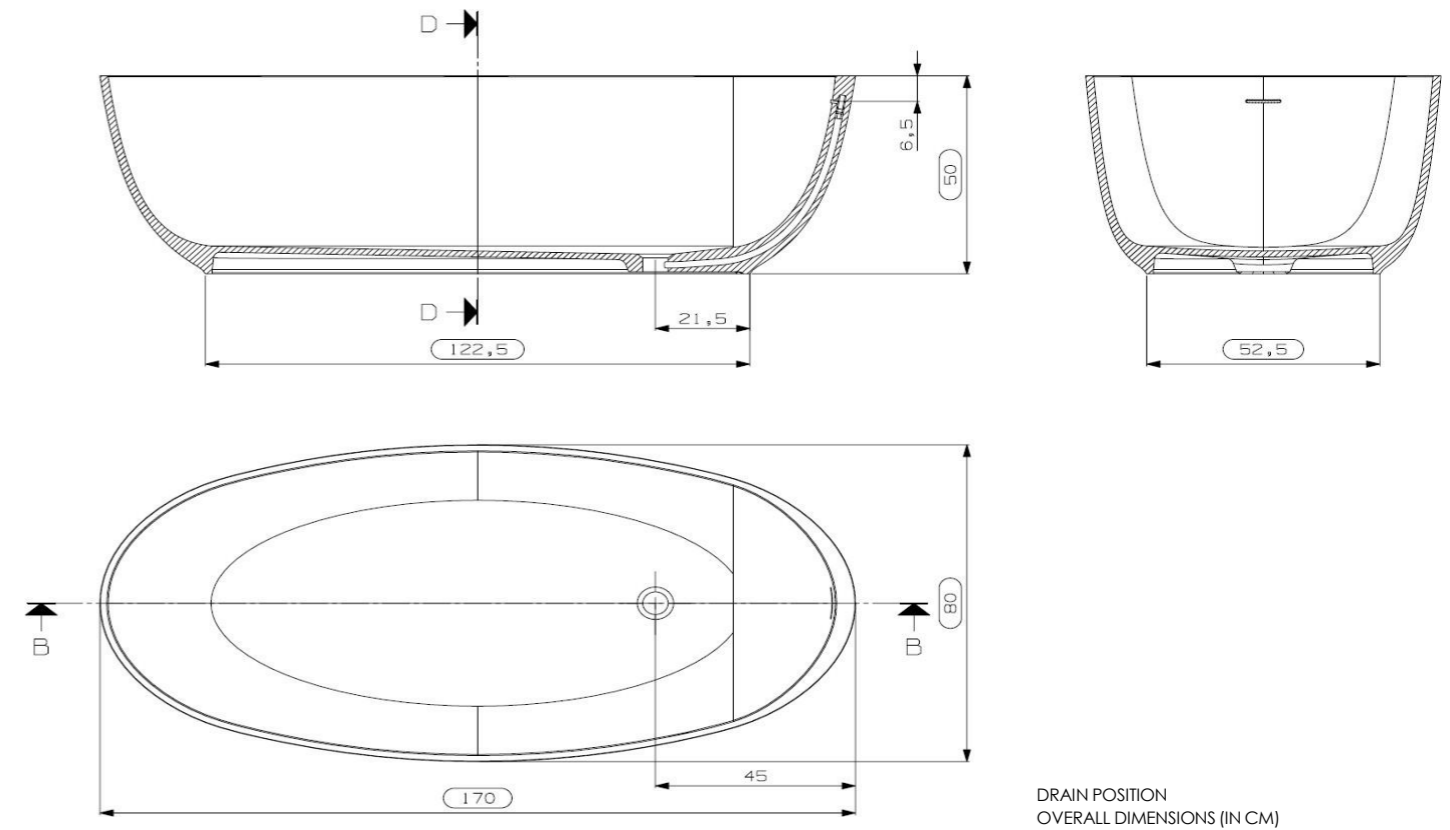

OVAL BATH TUB "TILOS"

FREE-STANDING TUB

CODE	LENGTH	DEPTH	HEIGHT	MATT FINISH	MOQ.
Solid Surface	170	80	50	€ 3.684	1

CODE	PRICE
Waste Kit "UP&DOWN" cover in solid surface	€ 96

TECHNICAL NOTES

Colour: White
Capacity: 313 Litres