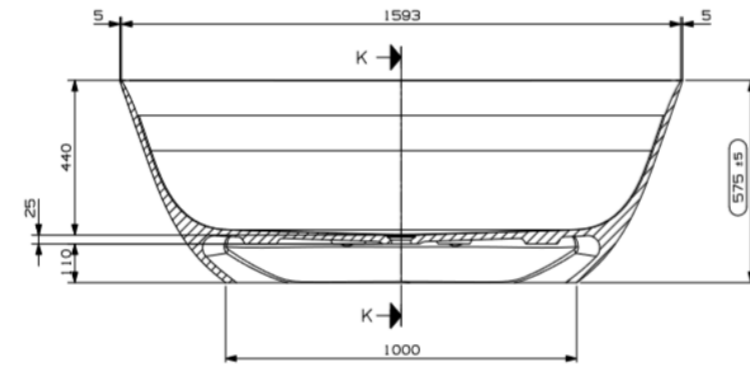

MADRID

SEVILLA

OVAL BATH TUB "CADAQUES"

FREE-STANDING TUB

DRAIN POSITION
OVERALL DIMENSIONS (IN CM)

CODE	LENGTH	DEPTH	HEIGHT	MATT FINISH	MOQ.
Solid Surface	177	80	56	€ 1.950	1

CODE	PRICE
Waste Kit "UP&DOWN" cover in solid surface	€ 96