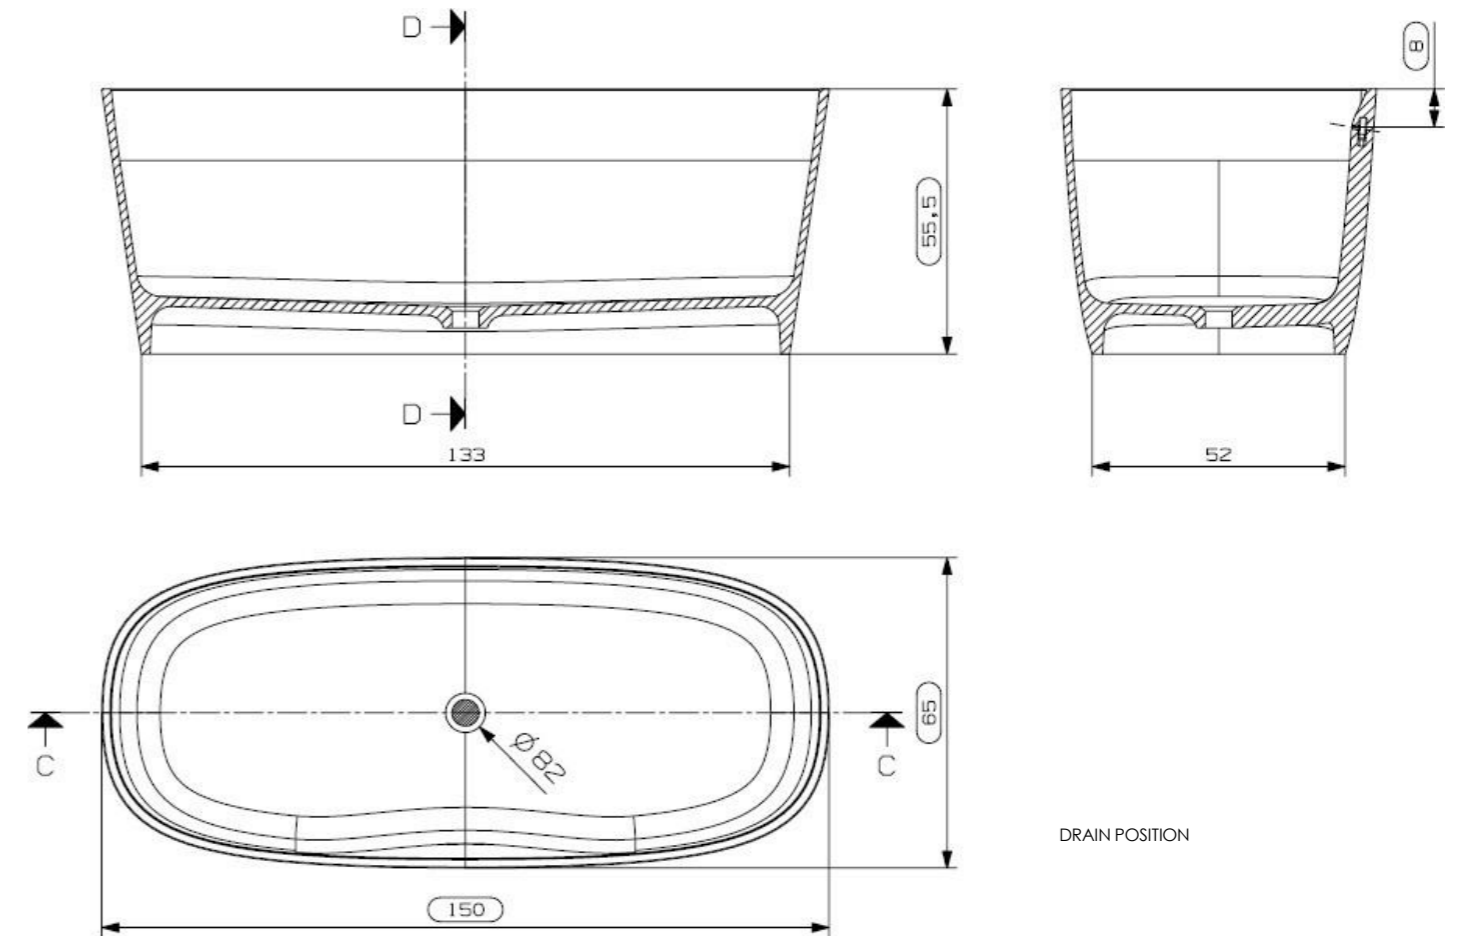

MADRID

SEVILLA

OVAL BATH TUB "CADAQUES"

FREE-STANDING TUB

DRAIN POSITION
OVERALL DIMENSIONS (IN CM)

CODE	LENGTH	DEPTH	HEIGHT	MATT FINISH	MOQ.
Solid Surface	177	80	56	€ 1.950	1

CODE	PRICE
Waste Kit "UP&DOWN" cover in solid surface	€ 96

TECHNICAL NOTES

Colour: White
Capacity: 318 Litres

OVAL BATH TUB "RODAS"

FREE-STANDING TUB

CODE	LENGTH	DEPTH	HEIGHT	MATT FINISH	MOQ.
Solid Surface	177	80	56	€ 3.000	1

CODE	PRICE
Waste Kit "UP&DOWN" cover in solid surface	€ 96

TECHNICAL NOTES

Colour: White
Capacity: 318 Litres

OVAL BATH TUB "DENIA"

FREE-STANDING TUB

CODE	LENGTH	DEPTH	HEIGHT	MATT FINISH	MOQ.
Solid Surface	177	80	56	€ 2.700	1

CODE	PRICE
Waste Kit "UP&DOWN" cover in solid surface	€ 96