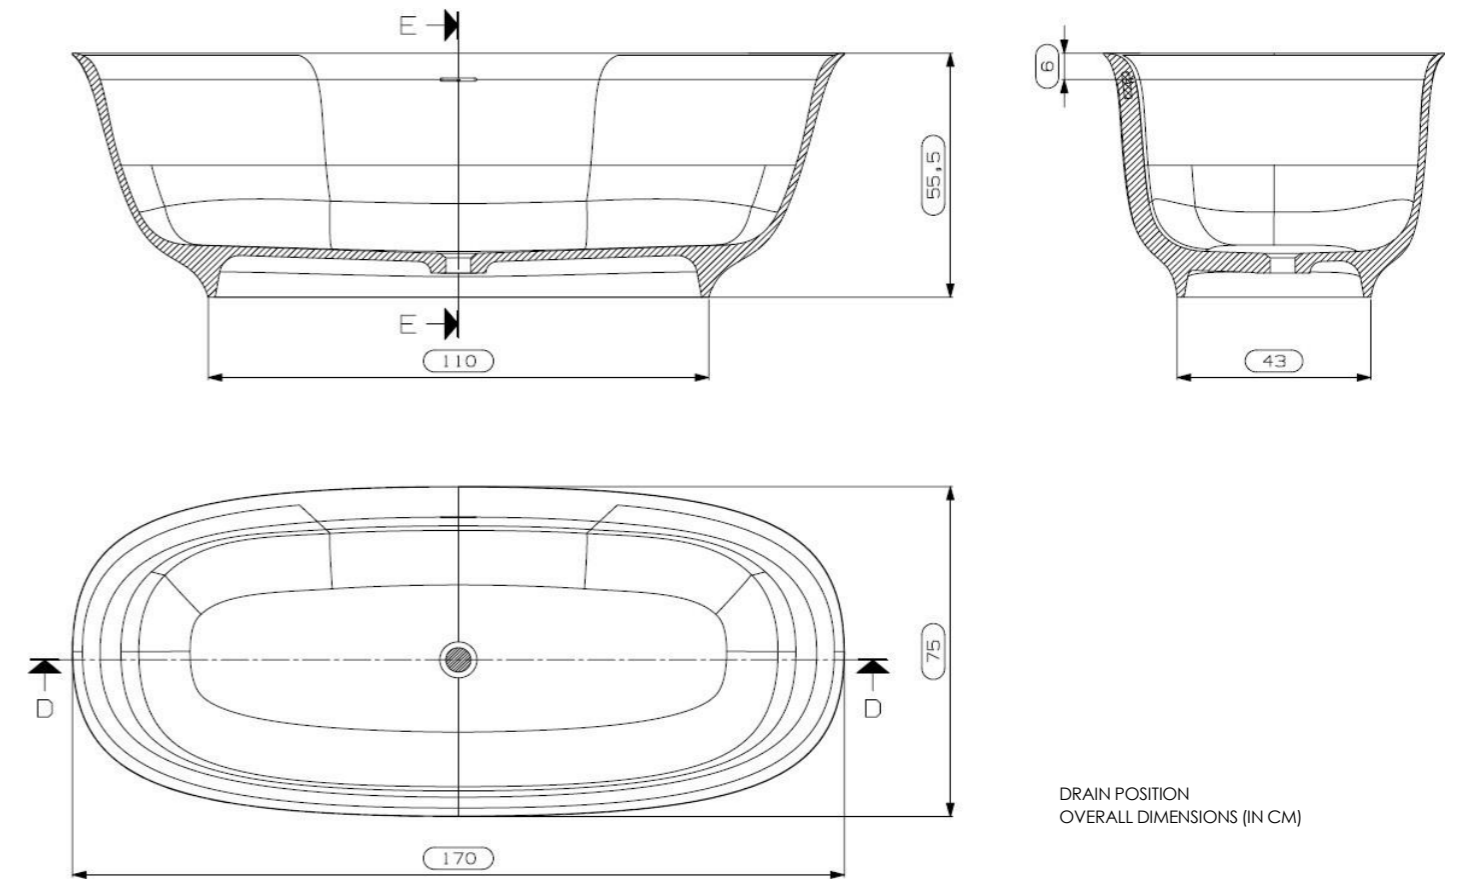

OVAL BATH TUB "CUNDA"

FREE-STANDING TUB

CODE	LENGTH	DEPTH	HEIGHT	MATT FINISH	MOQ.
Solid Surface	170	75	55	€ 3,120	1

CODE	PRICE
Waste Kit "UP&DOWN" cover in solid surface	€ 96

TECHNICAL NOTES

Colour: White
Capacity: 290 Litres