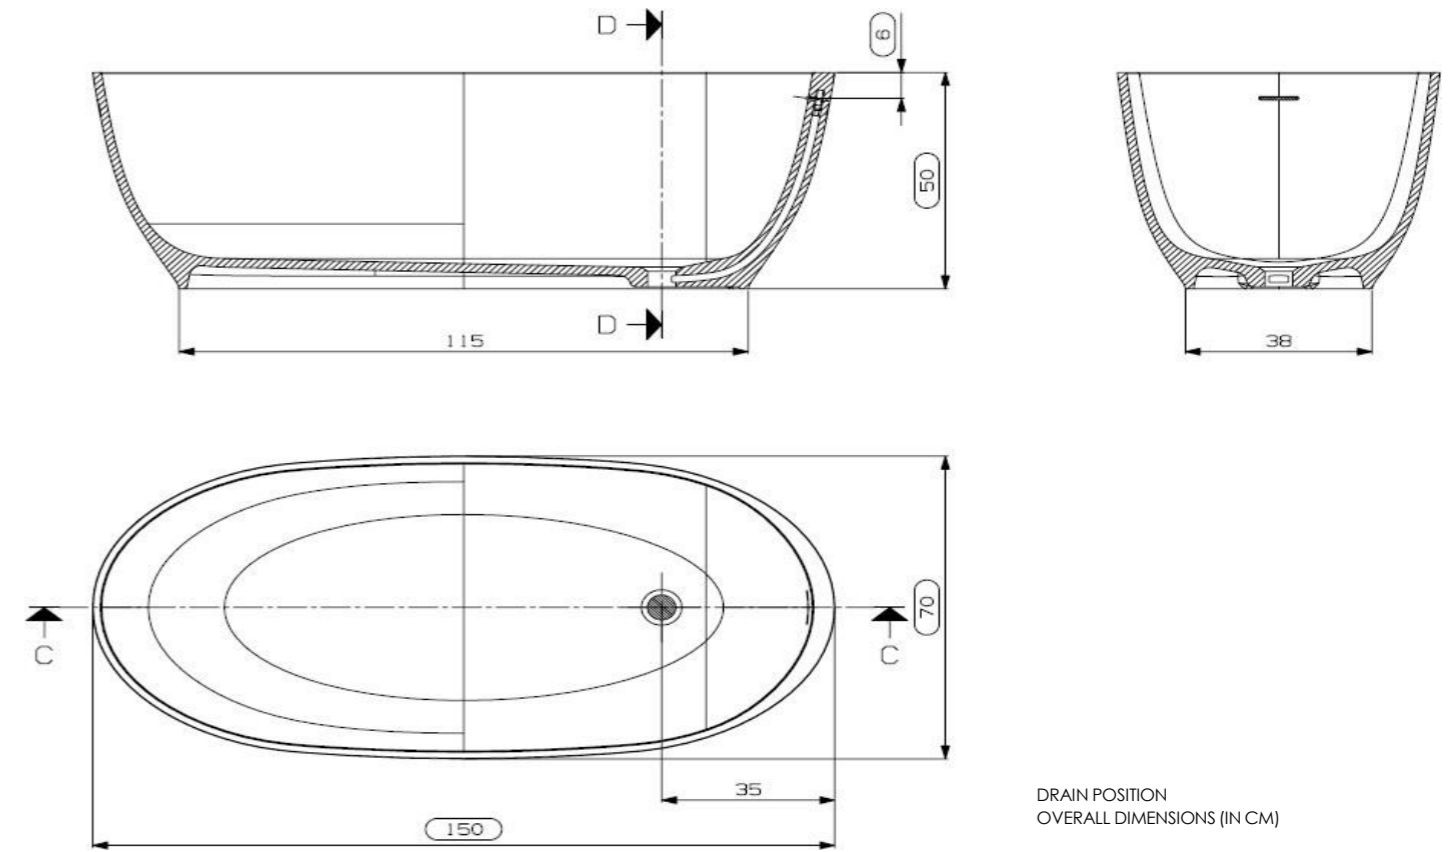

OVAL BATH TUB "TASOS"

FREE-STANDING TUB

CODE	LENGTH	DEPTH	HEIGHT	MATT FINISH	MOQ.
Solid Surface	150	70	50	€ 2,994	1

CODE	PRICE
Waste Kit "UP&DOWN" cover in solid surface	€ 96

TECHNICAL NOTES

Colour: White
Capacity: 247 Litres