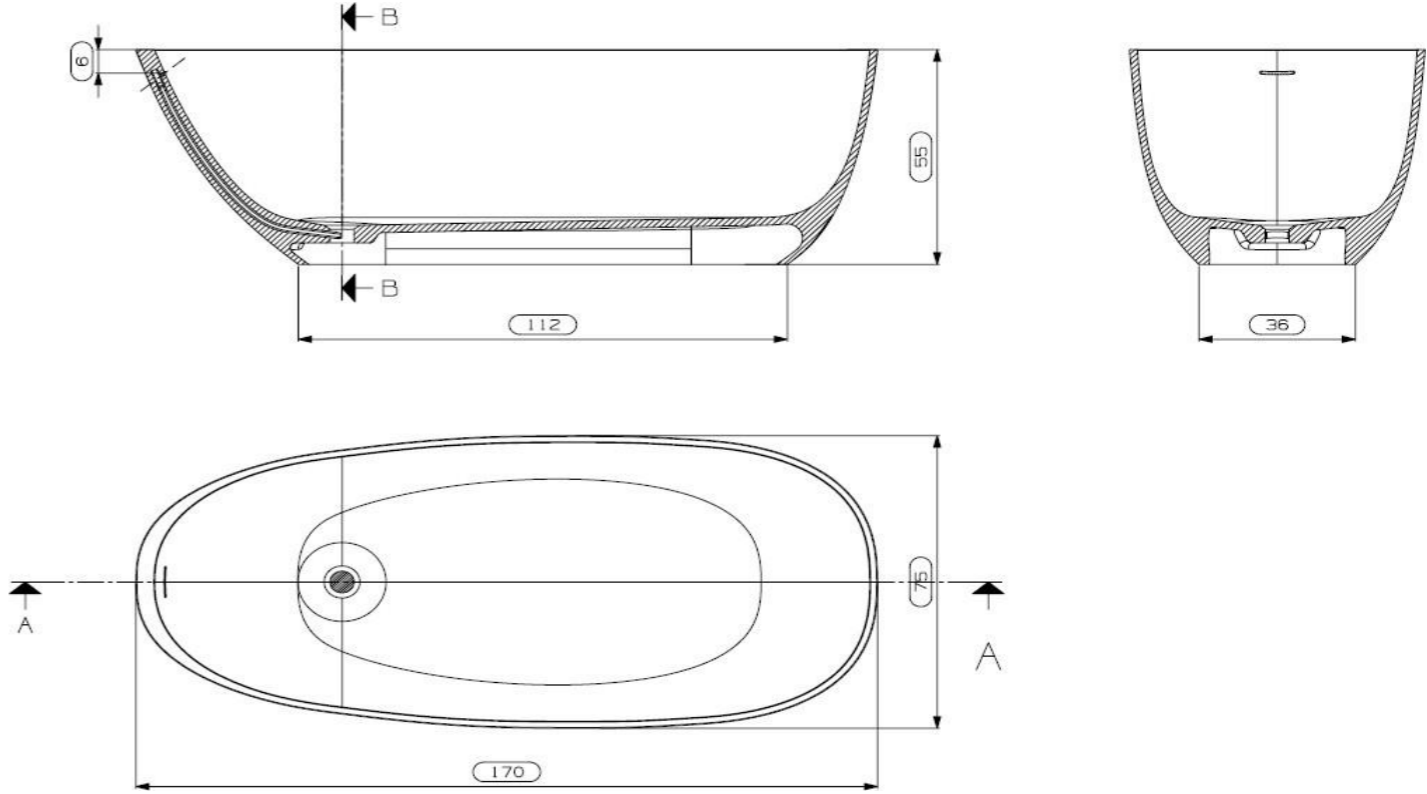

TECHNICAL NOTES

Colour: White
Capacity: 310 Litres

OVAL BATH TUB "PSARA"

FREE-STANDING TUB

DRAIN POSITION
OVERALL DIMENSIONS (IN CM)

CODE	LENGTH	DEPTH	HEIGHT	MATT FINISH	MOQ.
Solid Surface	170	75	55	€ 3,255	1